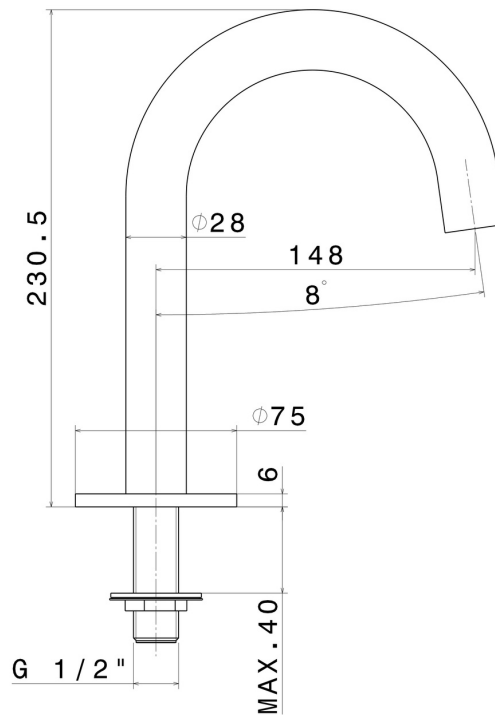

X-STEEL 316

69691X.59.097

Deck-mounted spout - finish PVD Brushed Gold

PVD Brushed Gold

FEATURES

Material	Stainless Steel
Installation	Deck-mounted
Hole type	Single hole

TECHNICAL DRAWING

X-STEEL 316

69691X.59.097

Deck-mounted spout - finish PVD Brushed Gold

AVAILABLE FINISHES

59.097

PVD Brushed Gold

50.050

finish Stainless Steel

59.064