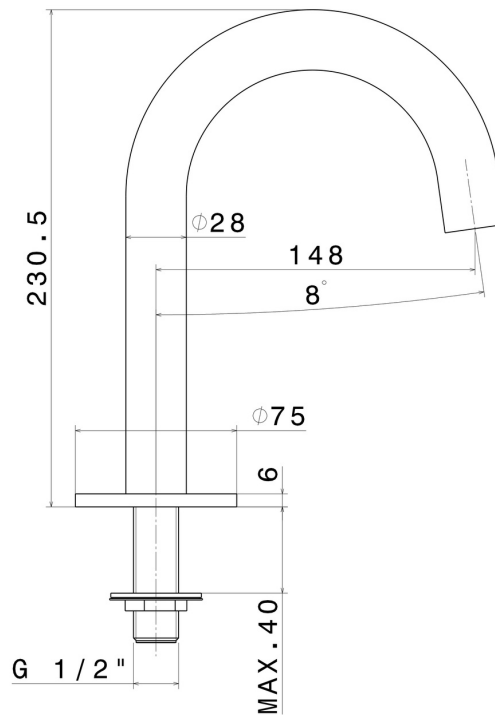

X-STEEL 316

69691X.59.098

Deck-mounted spout - finish PVD Brushed Pale Gold

PVD Brushed Pale Gold

FEATURES

Material	Stainless Steel
Installation	Deck-mounted
Hole type	Single hole

TECHNICAL DRAWING

X-STEEL 316

69691X.59.098

Deck-mounted spout - finish PVD Brushed Pale Gold

AVAILABLE FINISHES

59.098

PVD Brushed Pale Gold

50.050

finish Stainless Steel

59.064