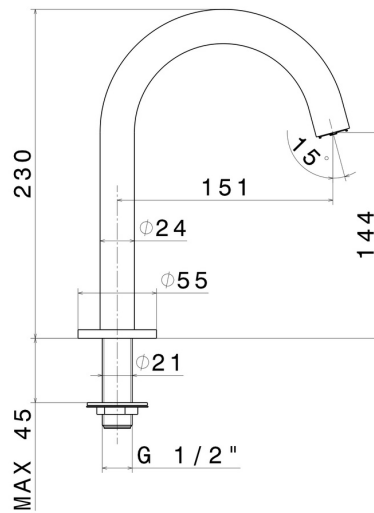

BLINK

70891.01.093

Deck-mounted spout - finish Matt Black

FEATURES

Material **Brass**
Installation **Freestanding**

TECHNICAL DRAWING

AR Preview
try it in your home

More Details
on our [website](#)