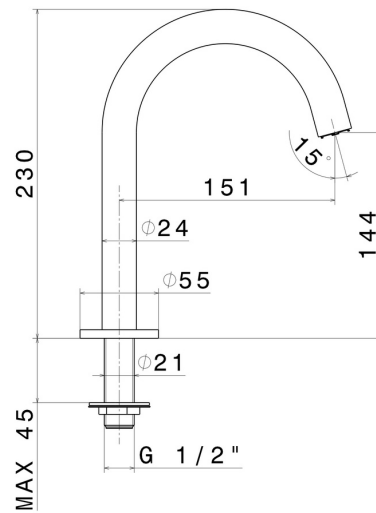

BLINK

70891.21.018

Deck-mounted spout - finish Chrome

Chrome

FEATURES

Material

Brass

Installation

Freestanding

TECHNICAL DRAWING

AR Preview
try it in your home

More Details
on our [website](#)

BLINK

70891.21.018

Deck-mounted spout - finish Chrome

AVAILABLE FINISHES