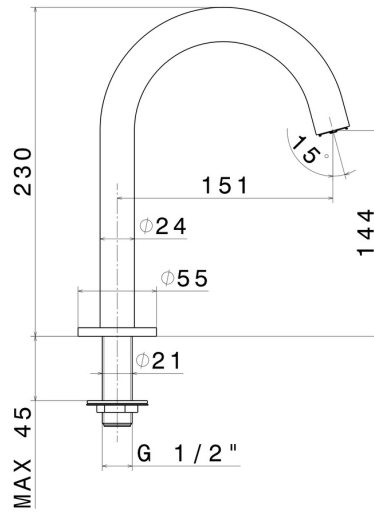

TECHNICAL DRAWING