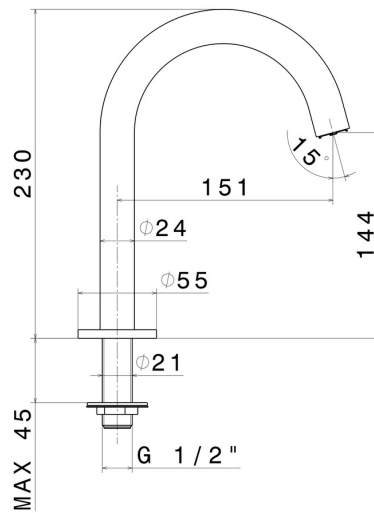

BLINK

70891.58.061

Deck-mounted spout - finish PVD Copper Bronze

PVD Copper Bronze

FEATURES

| | |
|--------------|---------------------|
| Material | Brass |
| Installation | Freestanding |

TECHNICAL DRAWING