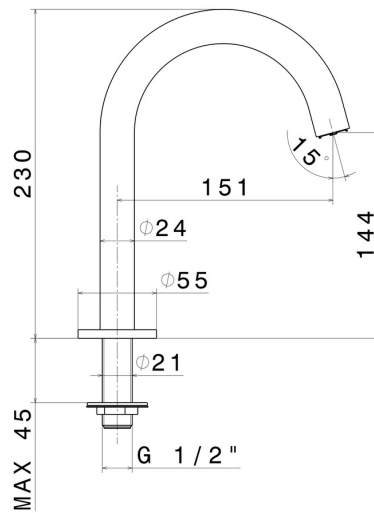

BLINK

70891.58.063

Deck-mounted spout - finish PVD Gun Metal

PVD Gun Metal

FEATURES

Material	Brass
Installation	Freestanding

TECHNICAL DRAWING

BLINK

70891.58.063

Deck-mounted spout - finish PVD Gun Metal

AVAILABLE FINISHES

58.063

PVD Gun Metal

01.093

finish Matt Black

21.018