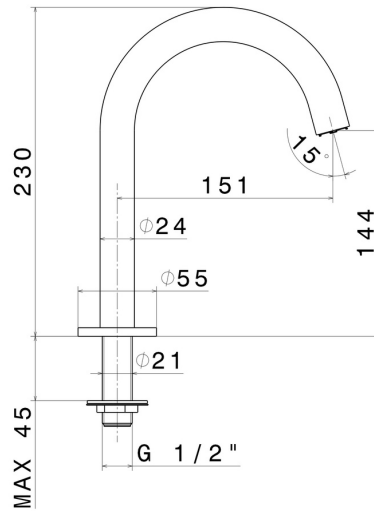

BLINK

70891.59.098

Deck-mounted spout - finish PVD Brushed Pale Gold

PVD Brushed Pale Gold

FEATURES

Material	Brass
Installation	Freestanding

TECHNICAL DRAWING

BLINK

70891.59.098

Deck-mounted spout - finish PVD Brushed Pale Gold

AVAILABLE FINISHES

59.098

PVD Brushed Pale Gold

01.093

finish Matt Black

21.018