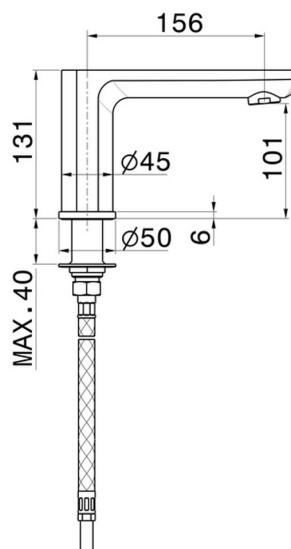

HAKA

72091.01.014

Deck-mounted spout - finish Matt White

FEATURES

Material	Brass
Installation	Freestanding

TECHNICAL DRAWING

HAKA

72091.01.014

Deck-mounted spout - finish Matt White

AVAILABLE FINISHES

01.014

Matt White

01.093

finish Matt Black

21.018

finish Chrome