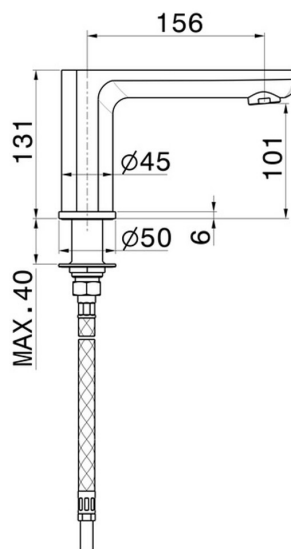

# HAKA

**72091.01.093**

Deck-mounted spout - finish Matt Black

## TECHNICAL DRAWING

---

**HAKA**

**72091.01.093**

Deck-mounted spout - finish Matt Black

**AVAILABLE FINISHES**

---

**01.093**