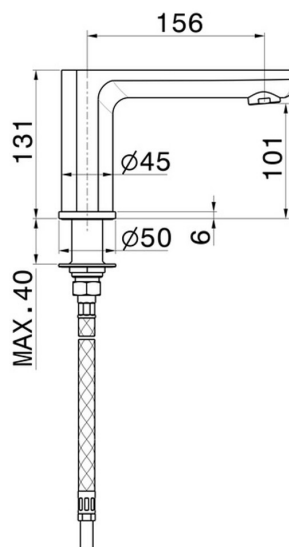

HAKA

72091.21.018

Deck-mounted spout - finish Chrome

Chrome

FEATURES

Material

Brass

Installation

Freestanding

TECHNICAL DRAWING

HAKA

72091.21.018

Deck-mounted spout - finish Chrome

AVAILABLE FINISHES

21.018

Chrome