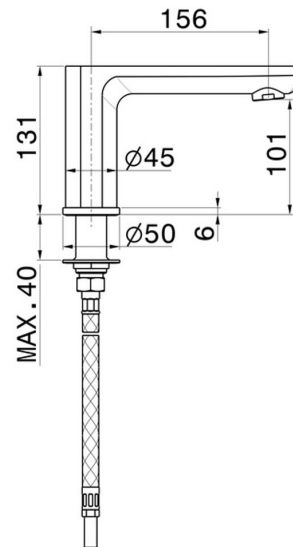

# HAKA

**72091.59.064**

Deck-mounted spout - finish PVD Brushed Gun Metal

PVD Brushed Gun Metal

## TECHNICAL DRAWING

---

**HAKA**

**72091.59.064**

Deck-mounted spout - finish PVD Brushed Gun Metal

**AVAILABLE FINISHES**

---

**59.064**