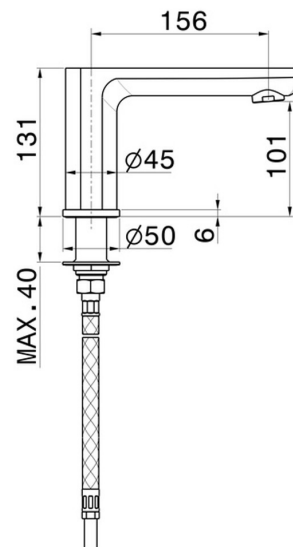

# HAKA

**72091.59.066**

Deck-mounted spout - finish PVD Brushed steel

PVD Brushed steel

## FEATURES

---

Material	<b>Brass</b>
Installation	<b>Freestanding</b>

## TECHNICAL DRAWING

---

**HAKA**

**72091.59.066**

Deck-mounted spout - finish PVD Brushed steel

**AVAILABLE FINISHES**

---

**59.066**