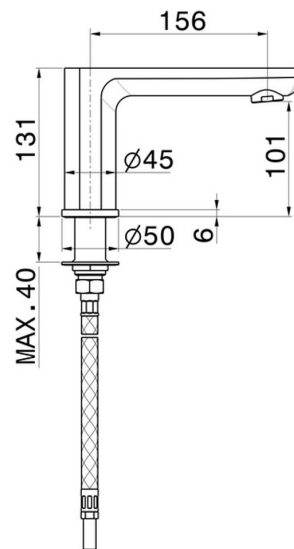

# HAKA

**72091.59.067**

Deck-mounted spout - finish PVD Brushed Copper Bronze

PVD Brushed Copper Bronze

## TECHNICAL DRAWING

---

**HAKA**

**72091.59.067**

Deck-mounted spout - finish PVD Brushed Copper Bronze

**AVAILABLE FINISHES**

---

**59.067**