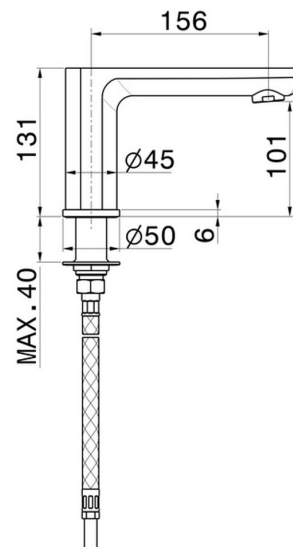

HAKA

72091.59.097

Deck-mounted spout - finish PVD Brushed Gold

PVD Brushed Gold

FEATURES

Material	Brass
Installation	Freestanding

TECHNICAL DRAWING

AR Preview
try it in your home

More Details
on our [website](#)

HAKA

72091.59.097

Deck-mounted spout - finish PVD Brushed Gold

AVAILABLE FINISHES

59.097

PVD Brushed Gold

01.014