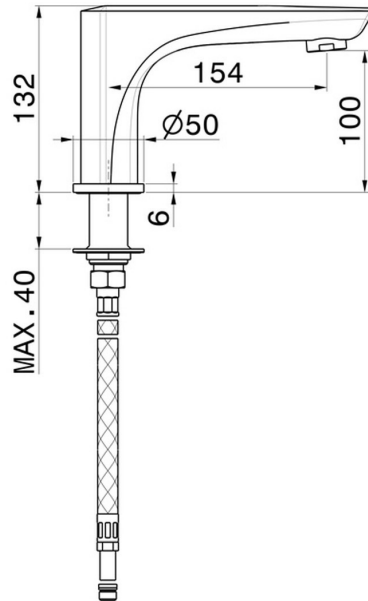

# DELTA ZERO

**72291.01.014**

Deck-mounted spout - finish Matt White

## TECHNICAL DRAWING

**DELTA ZERO**

**72291.01.014**

Deck-mounted spout - finish Matt White

**AVAILABLE FINISHES**

---

**01.014**

Matt White