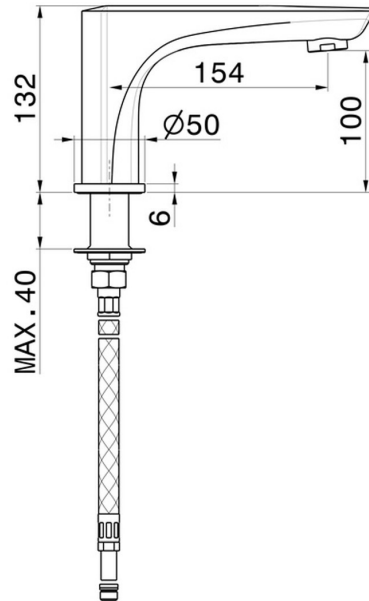

DELTA ZERO

72291.01.093

Deck-mounted spout - finish Matt Black

Matt Black

FEATURES

- | | |
|--------------|---------------------|
| Material | Brass |
| Technology | Save Water |
| Installation | Freestanding |

TECHNICAL DRAWING

DELTA ZERO

72291.01.093

Deck-mounted spout - finish Matt Black

AVAILABLE FINISHES

01.093

Matt Black

01.014