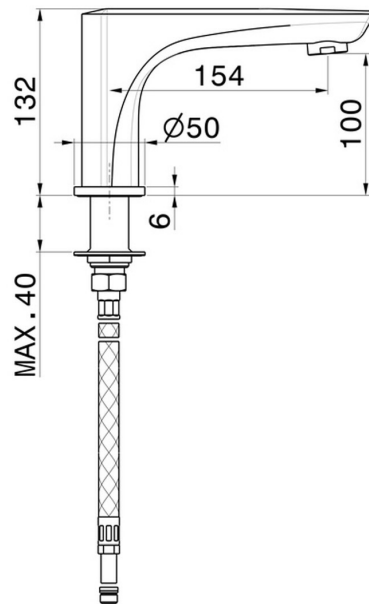

DELTA ZERO

72291.21.018

Deck-mounted spout - finish Chrome

Chrome

FEATURES

Material

Brass

Technology

Save Water

Installation

Freestanding

TECHNICAL DRAWING

DELTA ZERO

72291.21.018

Deck-mounted spout - finish Chrome

AVAILABLE FINISHES