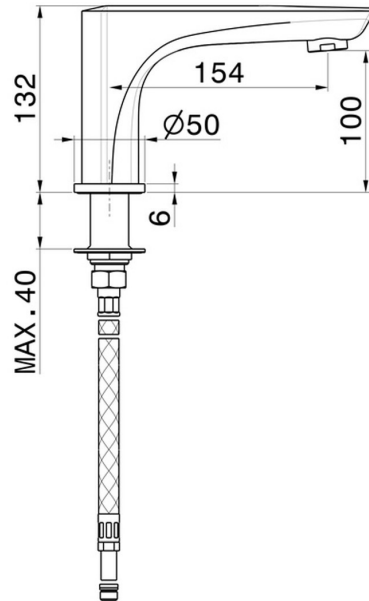

DELTA ZERO

72291.58.061

Deck-mounted spout - finish PVD Copper Bronze

PVD Copper Bronze

FEATURES

- | | |
|--------------|---------------------|
| Material | Brass |
| Technology | Save Water |
| Installation | Freestanding |

TECHNICAL DRAWING

DELTA ZERO

72291.58.061

Deck-mounted spout - finish PVD Copper Bronze

AVAILABLE FINISHES

58.061

PVD Copper Bronze

01.014