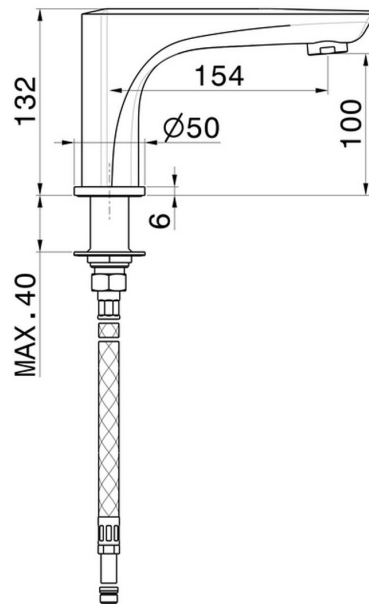

DELTA ZERO

72291.58.063

Deck-mounted spout - finish PVD Gun Metal

PVD Gun Metal

FEATURES

- | | |
|--------------|---------------------|
| Material | Brass |
| Technology | Save Water |
| Installation | Freestanding |

TECHNICAL DRAWING

DELTA ZERO

72291.58.063

Deck-mounted spout - finish PVD Gun Metal

AVAILABLE FINISHES

58.063

PVD Gun Metal

01.014