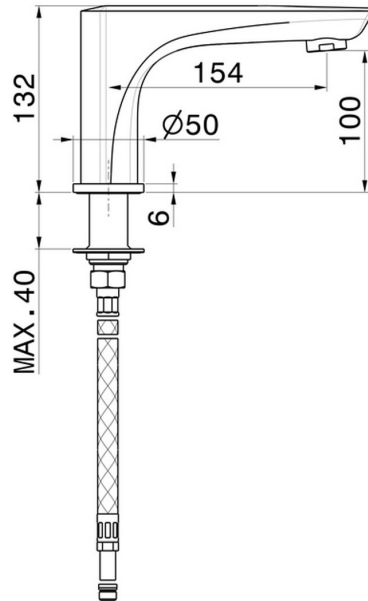

DELTA ZERO

72291.59.064

Deck-mounted spout - finish PVD Brushed Gun Metal

PVD Brushed Gun Metal

FEATURES

- | | |
|--------------|---------------------|
| Material | Brass |
| Technology | Save Water |
| Installation | Freestanding |

TECHNICAL DRAWING

DELTA ZERO

72291.59.064

Deck-mounted spout - finish PVD Brushed Gun Metal

AVAILABLE FINISHES

59.064

PVD Brushed Gun Metal

01.014