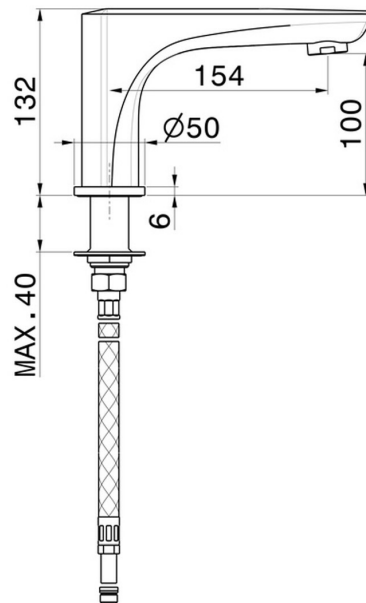

DELTA ZERO

72291.59.067

Deck-mounted spout - finish PVD Brushed Copper Bronze

PVD Brushed Copper Bronze

FEATURES

Material	Brass
Technology	Save Water
Installation	Freestanding

TECHNICAL DRAWING

DELTA ZERO

72291.59.067

Deck-mounted spout - finish PVD Brushed Copper Bronze

AVAILABLE FINISHES

59.067

PVD Brushed Copper Bronze

01.014

finish Matt White

01.093