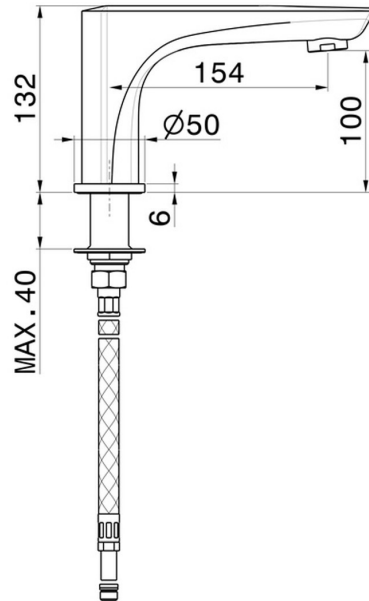

DELTA ZERO

72291.59.097

Deck-mounted spout - finish PVD Brushed Gold

PVD Brushed Gold

FEATURES

- | | |
|--------------|---------------------|
| Material | Brass |
| Technology | Save Water |
| Installation | Freestanding |

TECHNICAL DRAWING

DELTA ZERO

72291.59.097

Deck-mounted spout - finish PVD Brushed Gold

AVAILABLE FINISHES

59.097

PVD Brushed Gold

01.014