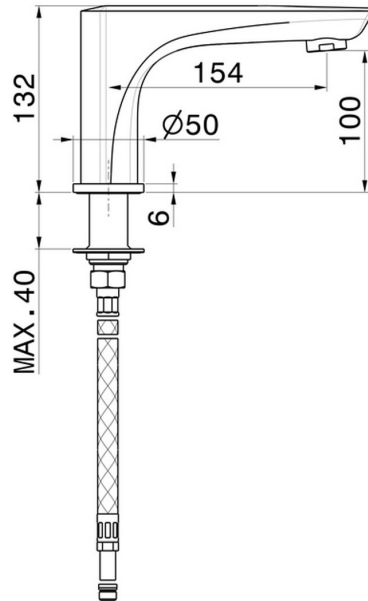

DELTA ZERO

72291.61.020

Deck-mounted spout - finish PVD Glossy Gold

PVD Glossy Gold

FEATURES

- | | |
|--------------|---------------------|
| Material | Brass |
| Technology | Save Water |
| Installation | Freestanding |

TECHNICAL DRAWING

DELTA ZERO

72291.61.020

Deck-mounted spout - finish PVD Glossy Gold

AVAILABLE FINISHES

61.020

PVD Glossy Gold

01.014