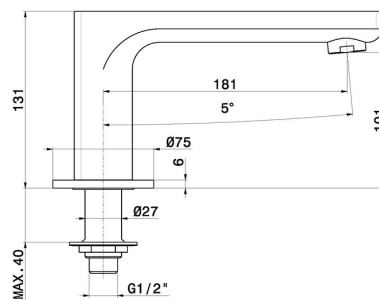

# B-EASY

**72691.01.014**

Deck-mounted spout - finish Matt White

## FEATURES

---

Material	<b>Brass</b>
Installation	<b>Deck-mounted</b>
Hole type	<b>Single hole</b>

## TECHNICAL DRAWING

---

**B-EASY**

**72691.01.014**

Deck-mounted spout - finish Matt White

**AVAILABLE FINISHES**

---

**01.014**