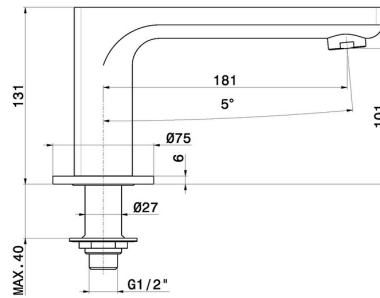

B-EASY

72691.01.093

Deck-mounted spout - finish Matt Black

Matt Black

FEATURES

| | |
|--------------|---------------------|
| Material | Brass |
| Installation | Deck-mounted |
| Hole type | Single hole |

TECHNICAL DRAWING