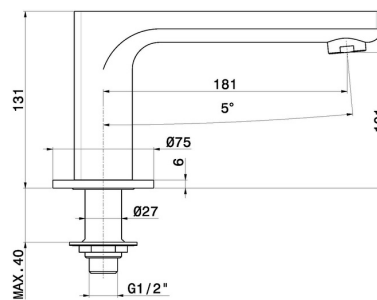

# B-EASY

**72691.21.018**

Deck-mounted spout - finish Chrome

Chrome

## FEATURES

---

Material	<b>Brass</b>
Installation	<b>Deck-mounted</b>
Hole type	<b>Single hole</b>

## TECHNICAL DRAWING

---

**B-EASY**

**72691.21.018**

Deck-mounted spout - finish Chrome

**AVAILABLE FINISHES**

---

**21.018**