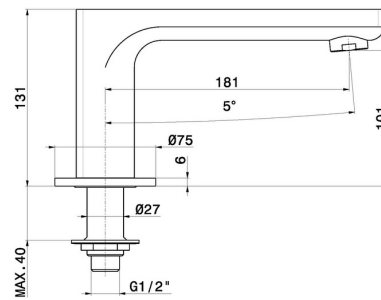

# B-EASY

**72691.M0.070**

Deck-mounted spout - finish Titanium Satin

Titanium Satin

## FEATURES

Material	<b>Brass</b>
Installation	<b>Deck-mounted</b>
Hole type	<b>Single hole</b>

## TECHNICAL DRAWING

**B-EASY**

**72691.M0.070**

Deck-mounted spout - finish Titanium Satin

**AVAILABLE FINISHES**

---

**M0.070**

Titanium Satin