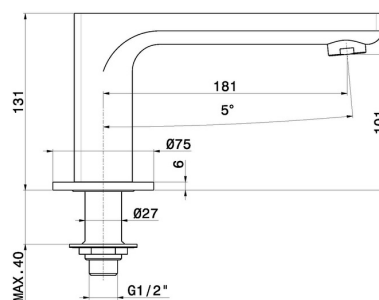

TECHNICAL DRAWING