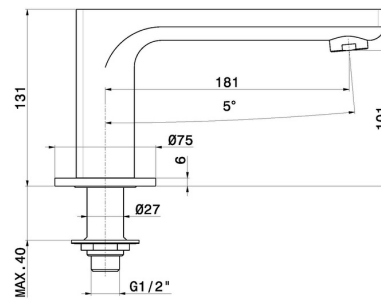

B-EASY

72691.M0.072

Deck-mounted spout - finish Copper Satin

Copper Satin

FEATURES

Material	Brass
Installation	Deck-mounted
Hole type	Single hole

TECHNICAL DRAWING

B-EASY