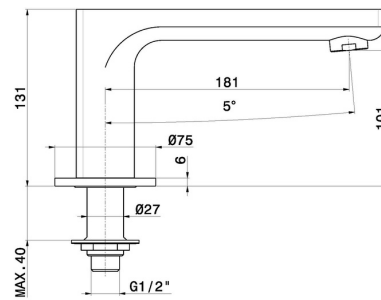

B-EASY

72691.M0.075

Deck-mounted spout - finish Copper Glossy

Copper Glossy

FEATURES

Material	Brass
Installation	Deck-mounted
Hole type	Single hole

TECHNICAL DRAWING

B-EASY