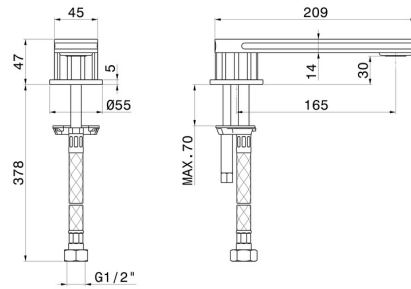

# IONIKA

**72891.01.014**

Deck-mounted spout - finish Matt White

## FEATURES

---

Material	<b>Brass</b>
Installation	<b>Deck-mounted</b>
Hole type	<b>Single hole</b>

## TECHNICAL DRAWING

---

**IONIKA**

**72891.01.014**

Deck-mounted spout - finish Matt White

**AVAILABLE FINISHES**

---

**01.014**