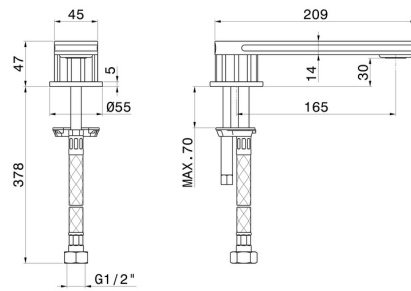

IONIKA

72891.01.093

Deck-mounted spout - finish Matt Black

FEATURES

Material	Brass
Installation	Deck-mounted
Hole type	Single hole

TECHNICAL DRAWING

IONIKA

72891.01.093