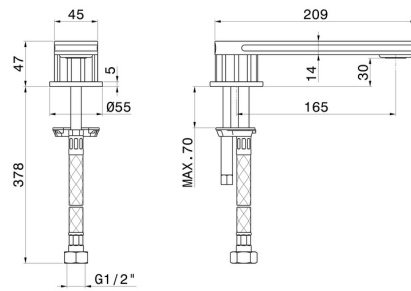

IONIKA

72891.21.018

Deck-mounted spout - finish Chrome

FEATURES

Material	Brass
Installation	Deck-mounted
Hole type	Single hole

TECHNICAL DRAWING

IONIKA

72891.21.018

Deck-mounted spout - finish Chrome

AVAILABLE FINISHES

21.018

Chrome

01.014

finish Matt White

01.093

finish Matt Black