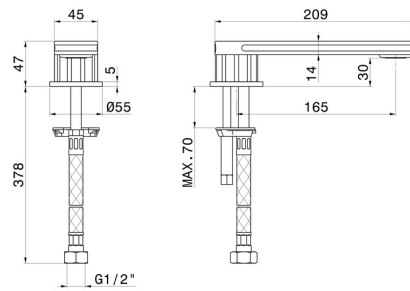

IONIKA

72891.59.066

Deck-mounted spout - finish PVD Brushed steel

PVD Brushed steel

FEATURES

Material	Brass
Installation	Deck-mounted
Hole type	Single hole

TECHNICAL DRAWING

IONIKA

72891.59.066

Deck-mounted spout - finish PVD Brushed steel

AVAILABLE FINISHES

59.066

PVD Brushed steel

01.014

finish Matt White

01.093