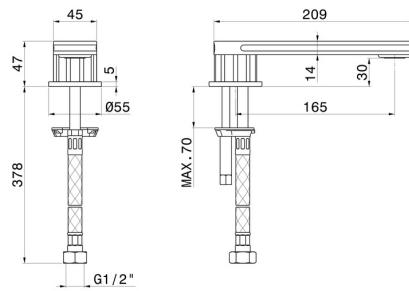

IONIKA

72891.59.067

Deck-mounted spout - finish PVD Brushed Copper Bronze

PVD Brushed Copper Bronze

FEATURES

Material	Brass
Installation	Deck-mounted
Hole type	Single hole

TECHNICAL DRAWING

IONIKA

72891.59.067

Deck-mounted spout - finish PVD Brushed Copper Bronze

AVAILABLE FINISHES

59.067

PVD Brushed Copper Bronze

01.014

finish Matt White

01.093