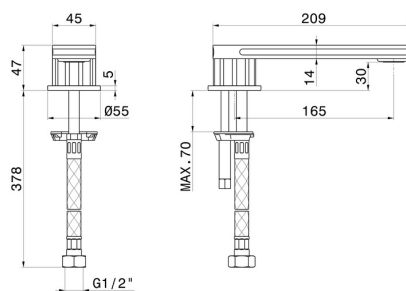

IONIKA

72891.59.098

Deck-mounted spout - finish PVD Brushed Pale Gold

PVD Brushed Pale Gold

FEATURES

Material	Brass
Installation	Deck-mounted
Hole type	Single hole

TECHNICAL DRAWING

IONIKA

72891.59.098

Deck-mounted spout - finish PVD Brushed Pale Gold

AVAILABLE FINISHES

59.098

PVD Brushed Pale Gold

01.014

finish Matt White

01.093