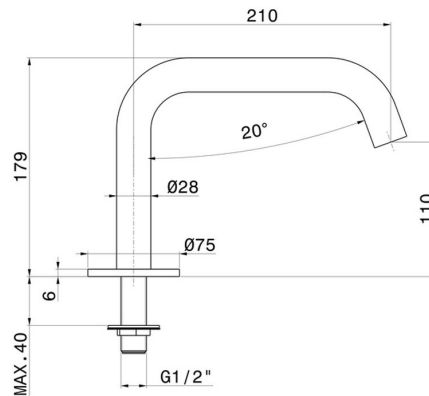

STEEL LINE

74292x.50.050

Deck-mounted spout - finish Stainless Steel

Stainless Steel

FEATURES

Material **Stainless Steel**
Installation **Freestanding**

TECHNICAL DRAWING

 **AR Preview**
try it in your home

More Details
on our [website](#)

STEEL LINE

74292x.50.050

Deck-mounted spout - finish Stainless Steel

AVAILABLE FINISHES

50.050

Stainless Steel

59.064