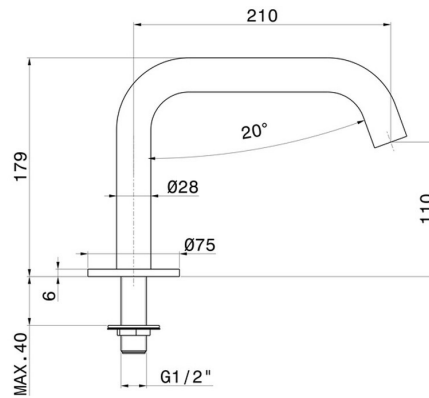

STEEL LINE

74292x.59.064

Deck-mounted spout - finish PVD Brushed Gun Metal

PVD Brushed Gun Metal

FEATURES

Material **Stainless Steel**
Installation **Freestanding**

TECHNICAL DRAWING

STEEL LINE

74292x.59.064

Deck-mounted spout - finish PVD Brushed Gun Metal

AVAILABLE FINISHES

59.064

PVD Brushed Gun Metal

50.050

finish Stainless Steel

59.067