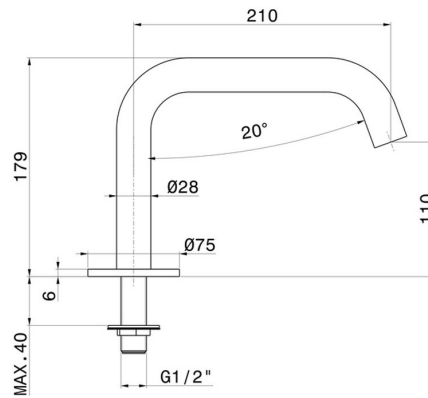

# STEEL LINE

**74292x.59.067**

Deck-mounted spout - finish PVD Brushed Copper Bronze

PVD Brushed Copper Bronze

## TECHNICAL DRAWING

---

**STEEL LINE**

**74292x.59.067**

Deck-mounted spout - finish PVD Brushed Copper Bronze

**AVAILABLE FINISHES**

---

**59.067**