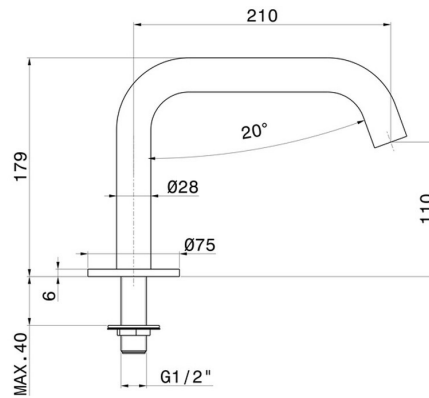

# STEEL LINE

**74292x.59.098**

Deck-mounted spout - finish PVD Brushed Pale Gold

PVD Brushed Pale Gold

## FEATURES

---

Material **Stainless Steel**  
Installation **Freestanding**

## TECHNICAL DRAWING

---

**STEEL LINE**

**74292x.59.098**

Deck-mounted spout - finish PVD Brushed Pale Gold

**AVAILABLE FINISHES**

---

**59.098**