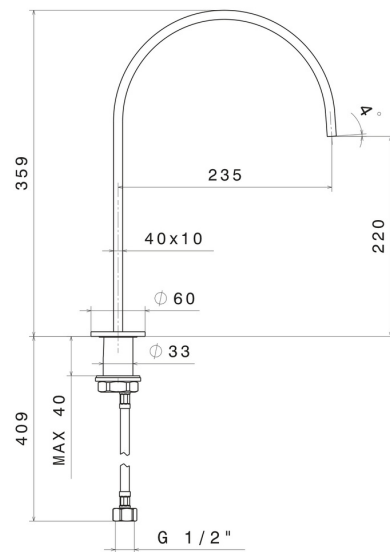

SENSITIVE

26474.01.014

Deck mounted spout for electronic separate control - finish Matt White

FEATURES

Material	Brass
Technology	Save Water
Installation	Freestanding
Hole type	Single hole

TECHNICAL DRAWING