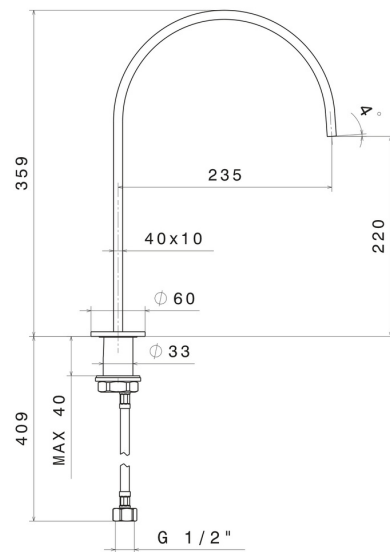

TECHNICAL DRAWING

AR Preview
try it in your home

More Details
on our [website](#)