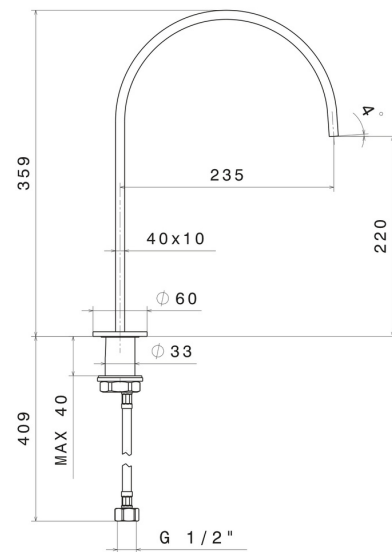

TECHNICAL DRAWING

AR Preview
try it in your home

More Details
on our [website](#)