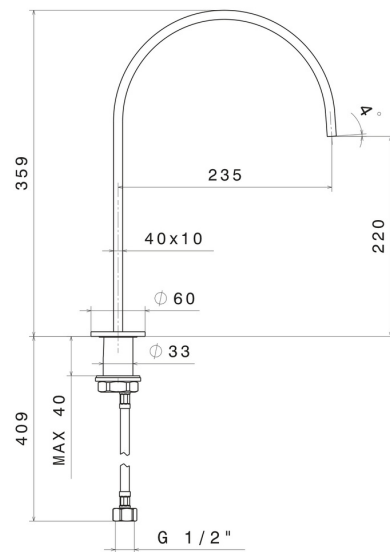

SENSITIVE

26474.47.083

Deck mounted spout for electronic separate control - finish Groove Bronze

FEATURES

- | | |
|--------------|---------------------|
| Material | Brass |
| Technology | Save Water |
| Installation | Freestanding |
| Hole type | Single hole |

TECHNICAL DRAWING

SENSITIVE

26474.47.083

Deck mounted spout for electronic separate control - finish Groove Bronze

AVAILABLE FINISHES

47.083

Groove Bronze

01.014