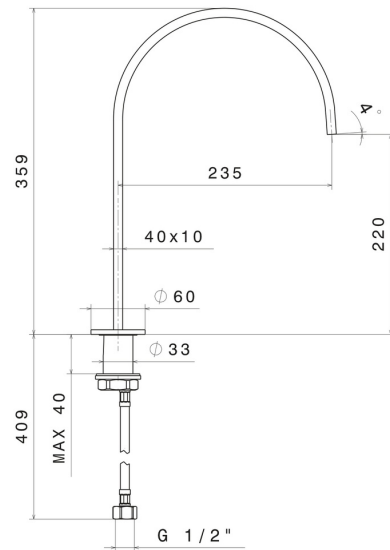

TECHNICAL DRAWING