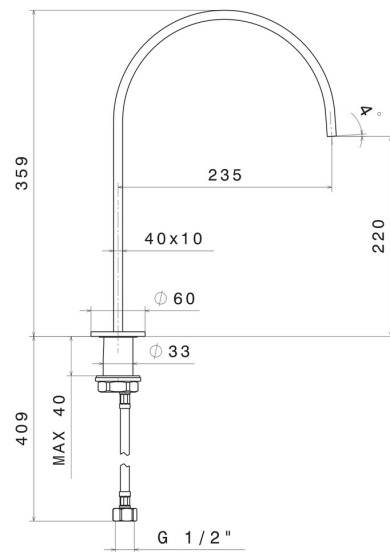

# SENSITIVE

**26474.59.097**

Deck mounted spout for electronic separate control - finish PVD Brushed Gold

PVD Brushed Gold

## FEATURES

Material	<b>Brass</b>
Technology	<b>Save Water</b>
Installation	<b>Freestanding</b>
Hole type	<b>Single hole</b>

## TECHNICAL DRAWING

**SENSITIVE**

**26474.59.097**

Deck mounted spout for electronic separate control - finish PVD Brushed Gold

**AVAILABLE FINISHES**

---

**59.097**

PVD Brushed Gold