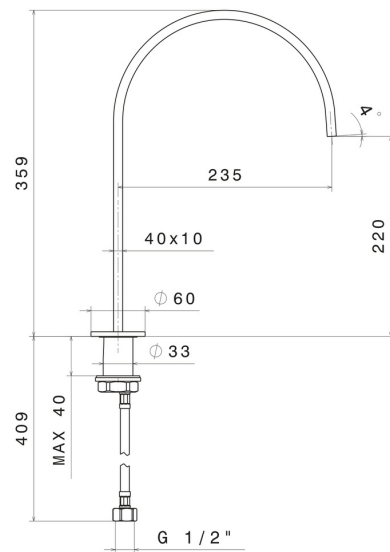

SENSITIVE

26474.59.098

Deck mounted spout for electronic separate control - finish PVD Brushed Pale Gold

PVD Brushed Pale Gold

FEATURES

Material	Brass
Technology	Save Water
Installation	Freestanding
Hole type	Single hole

TECHNICAL DRAWING

SENSITIVE

26474.59.098

Deck mounted spout for electronic separate control - finish PVD Brushed Pale Gold

AVAILABLE FINISHES

59.098

PVD Brushed Pale Gold

01.014