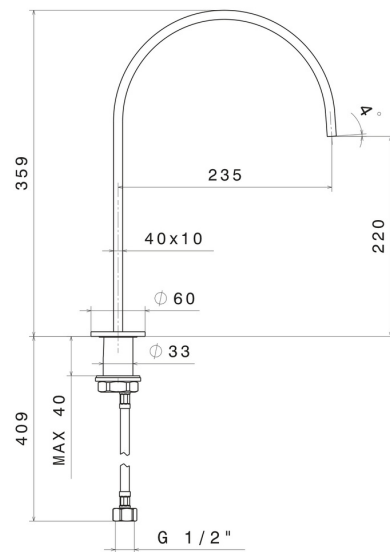

SENSITIVE

26474.M0.072

Deck mounted spout for electronic separate control - finish Copper Satin

FEATURES

- | | |
|--------------|---------------------|
| Material | Brass |
| Technology | Save Water |
| Installation | Freestanding |
| Hole type | Single hole |

TECHNICAL DRAWING

SENSITIVE

26474.M0.072

Deck mounted spout for electronic separate control - finish Copper Satin

AVAILABLE FINISHES

M0.072

Copper Satin

01.014