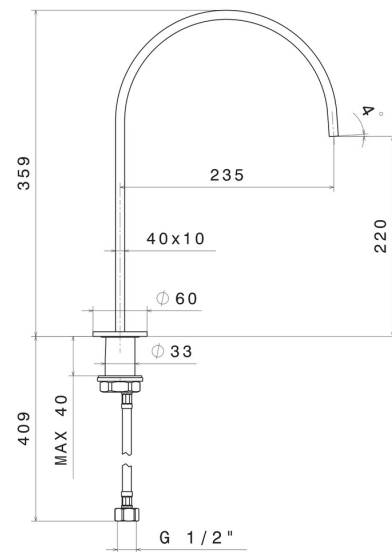

SENSITIVE

26474.M0.077

Deck mounted spout for electronic separate control - finish Carbon Satin

FEATURES

- | | |
|--------------|---------------------|
| Material | Brass |
| Technology | Save Water |
| Installation | Freestanding |
| Hole type | Single hole |

TECHNICAL DRAWING

SENSITIVE

26474.M0.077

Deck mounted spout for electronic separate control - finish Carbon Satin

AVAILABLE FINISHES

M0.077

Carbon Satin

01.014